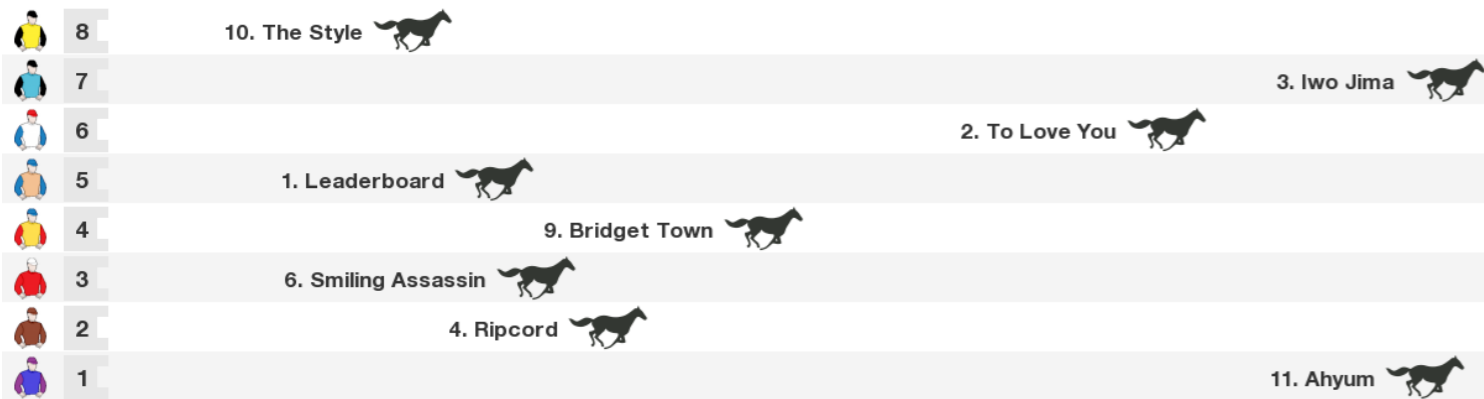

Race 9 Wuhan Jockey Club Trophy-Bm72 2000m

NZ: 4:39 pm

Rail: True
For: Benchmark 72. Apprentices Can Claim. Handicap.

NSW/VIC/TAS: 2:39 pm
QLD: 1:39 pm
NT: 1:09 pm
SA: 2:09 pm
WA: 11:39 am

Horse	Jockey	Trainer	Last 10	Career	Prize	W%	P%	Bar	Wgt
1. Leaderboard (USA)	Troy Harris	Jamie Richards	114s1332s6	11:2-1-2	$29,101	18%	45%	6	59
2. To Love You (NZ)	Kavish Chowdhury (a2)	Danny Frye	3477112003	27:3-3-2	$49,685	11%	30%	8	58.5
3. Iwo Jima (NZ)	Chris Johnson	Centaine Spittles	873010940s	21:3-1-1	$41,220	14%	24%	9	58.5
4. Ripcord (NZ)	Rosie Myers	Kevin Myers	7387s4117	7:2-0-1	$34,750	29%	43%	3	58.5
5. Roc Ya Sox (NZ)	Michael Mc Nab	John Wheeler	18s004s553	11:2-0-1	$18,440	18%	27%	SCRATCHED	
6. Smiling Assassin (NZ)	Sam Weatherley	M & M Pitman	5867992624	45:4-6-5	$93,285	9%	33%	4	58.5
7. Lorde Have Mercy (NZ)	Jason Waddell	John Wheeler	439s90s562	22:2-3-4	$31,175	9%	41%	SCRATCHED	
8. Mondorani (NZ)		Kevin Myers	226556s213	11:2-3-1	$32,885	18%	55%	SCRATCHED	
9. Bridget Town (NZ)	Corey Campbell (a2)	T J Foley	x331525723	93:6-14-11	$130,677	6%	33%	5	57
10. The Style (NZ)	Samantha Wynne	Robert Dennis	x4046s2120	40:2-6-7	$41,863	5%	38%	10	57
11. Ahyum (NZ)	Tina Comignaghi	D & K Champion & Murphy	2012853235	30:2-2-5	$45,590	7%	30%	1	56.5

Speedmap: Predicted settling positions after start

Rail position: True

Race Direction →

14 KANDHU

4 year old br mare (female)
Sire Sepoy Dam Arietta
Owners Mrs K G Parsons
Colours Red, White Maltese Cross, Royal Blue Sleeves, White Armbands & Cap

Trainer **J & K Parsons**
Jockey **Ryan Elliot** 56.5kg
Win Range -

Barrier **14**
Prizemoney $2,000
W&P% 0-33

Career 3:0-1-0 12 Mths 4:0-1-0 1st Up 2:0-1-0 2nd Up 1:0-0-0
Firm 0:0-0-0 Good 0:0-0-0 Soft 2:0-1-0 Heavy 1:0-0-0
Jockey 1:0-0-0 Dist 3:0-1-0 Track 0:0-0-0 Trk/Dst 0:0-0-0

UPL of	RICC	Wed 13Nov19	1200m	Track	Jockey	Wgt	Br. Winner
18				Good3	R Elliot	56.5	14 La Conseille 55.0kg L
8 of 14	TIMA	Fri 11Oct19	1200m Mdn	Soft	T Comignaghi	56.5	10 3.30 Louie Louie 58.5kg 5.50L 1:12.84
6 of 14	TIMA	Fri 26Jul19	1200m Mdn	Heavy	C Johnson	56.5	7 3.80 Wynmoore 55.0kg 6.30L 1:15.12
2 of 4	TIMA	Fri 12Jul19	1200m Mdn	Soft	C Johnson	56.5	7 3.70 Heat Seeker 58.5kg 1.30L 1:12.18

15 THE SELECTION

4 year old b mare (female)
Sire Pins Dam The Choice
Owners Ravelston Stud Ltd
Colours Yellow, Emerald Green Braces, Black Sleeves & Pink Cap

Trainer **Robert Dennis**
Jockey **Corey Campbell** 56.5kg
Win Range -

Barrier **20**
Prizemoney $3,250
W&P% 0-29

Career 7:0-1-1 12 Mths 6:0-2-0 1st Up 2:0-0-1 2nd Up 1:0-0-0
Firm 0:0-0-0 Good 2:0-1-0 Soft 4:0-0-0 Heavy 1:0-0-1
Jockey 2:0-1-1 Dist 4:0-0-1 Track 1:0-0-0 Trk/Dst 1:0-0-0

UPL of	RICC	Wed 13Nov19	1200m	Track	Jockey	Wgt	Br. Winner
2 of 18				Good3	C Campbell	56.5	20 La Conseille 55.0kg L
9 of 9	ASCO	Thu 7Feb19	1400m Mdn	Good	B Murray	55.0	5 9.00 Jessie Janet 57.5kg 37.70L 1:25.44
9 of 11	GORE	Sat 19Jan19	1335m Mdn	Soft	K Selvan	55.0	9 11.20 Qashqai 58.5kg 8.80L 1:23.24
2 of 8	OMAK	Thu 3Jan19	1100m Mdn	Good	K Selvan	55.0	7 13.40 Hiho 54.5kg 0.80L 1:06.47
5 of 8	GOR	Sun 23Dec18	1200m Mdn	Soft	G A Jogoo	54.0	2 2.90 Jim's Gift 56.5kg 1.40L 1:13.41

16 TOUCHABEEL

3 year old b filly (female)
Sire Savabeel Dam Final Touch
Owners Mrs K G Parsons & Waikato Stud Ltd
Colours White, Stylized Logo On Royal Blue & Emerald Green Background, Striped Sleeves & Quartered Cap

Trainer **J & K Parsons**
Jockey **Tina Comignaghi** 55.0kg
Win Range -

Barrier **11**
Prizemoney $6,190
W&P% 0-17

Career 6:0-0-1 12 Mths 7:0-0-1 1st Up 3:0-0-0 2nd Up 2:0-0-0
Firm 0:0-0-0 Good 4:0-0-1 Soft 2:0-0-0 Heavy 0:0-0-0
Jockey 4:0-0-0 Dist 2:0-0-0 Track 4:0-0-1 Trk/Dst 1:0-0-0

UPL of	RICC	Wed 13Nov19	1200m	Track	Jockey	Wgt	Br. Winner
18				Good3	T Comignaghi	55.0	11 La Conseille 55.0kg L
6 of 14	RICC	Sat 26Oct19	1200m Mdn	Soft	T Comignaghi	54.0	13 10.40 Exaltation 54.0kg 6.90L 1:11.5
8 of 11	ASHB	Fri 30Aug19	1250m Mdn	Soft	B Murray	53.5	6 7.50 Sorceress 52.5kg 10.70L 1:17.07
3 of 7	RICC	Sat 23Mar19	1000m Open	Good	C Johnson	55.0	4 2.60 Live Drama 55.0kg 4.10L 0:57.3
5 of 8	WING	Sat 2Mar19	820m Open	Good	T Comignaghi	53.0	8 2.90 Rosarito 55.0kg 2.50L 0:47.39

17 LA CONSEILLE

3 year old bl filly (female)
Sire Highly Recommended Dam La Generose
Owners W L & E E Mountfort, K R & D R Verner, R & C Beckett, D B & P J Nind, G S & P M McKenzie
Colours Yellow, Pink Spots (B&F), Armbands & Quartered Cap