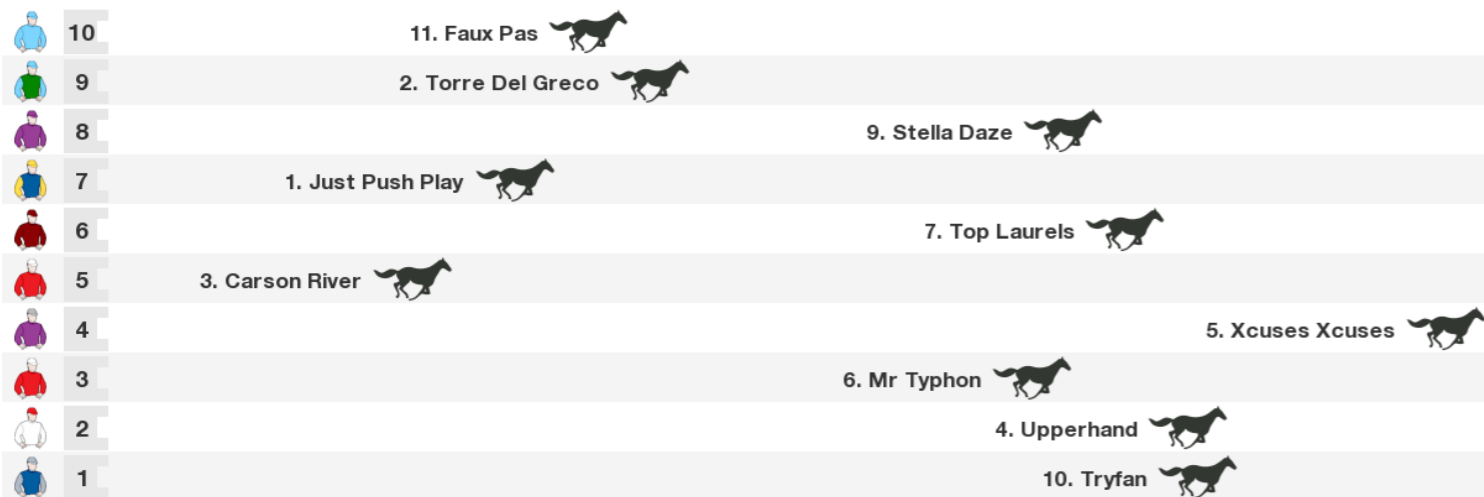

Race 7 Halls Refrigerated T'port-Bm82 1400m

NZ: 3:29 pm

Rail: True
For: Benchmark 82. Apprentices Can Claim. Handicap.

NSW/VIC/TAS: 1:29 pm
QLD: 12:29 pm
NT: 11:59 am
SA: 12:59 pm
WA: 10:29 am

Horse	Jockey	Trainer	Last 10	Career	Prize	W%	P%	Bar	Wgt
1. Just Push Play (NZ)	Z Bholah (a3)	Steve R Tyler	x832124731	22:4-4-2	$63,725	18%	45%	7	59
2. Torre Del Greco (NZ)	Kozzi Asano (a3)	Kevin Myers	1182431323	28:4-7-6	$88,825	14%	61%	10	57.5
3. Carson River (NZ)	Kavish Chowdhury (a2)	M & M Pitman	xs41163732	26:4-4-2	$67,938	15%	38%	5	57.5
4. Upperhand (NZ)	Jacob Lowry	Brian Court	333861s6s2	13:3-1-2	$47,672	23%	46%	2	57.5
5. Xcuses Xcuses (NZ)	Chris Johnson	John Blackadder	2057s18673	47:7-6-5	$89,388	15%	38%	4	57
6. Mr Typhon	Sam Weatherley	M & M Pitman	x04s847201	31:6-3-3	$84,563	19%	39%	3	57
7. Top Laurels	Samantha Collett	P D Harris	90s0864423	32:5-4-3	$1,757,756	16%	38%	6	55
8. Boundtobehonored		Tony Pike	x022s4141s	10:2-2-0	$32,710	20%	40%		SCRATCHED
9. Stella Daze (NZ)	Rohan Mudhoo (a3)	N J Lloyd	x21401s750	19:3-1-1	$27,200	16%	26%	8	54
10. Tryfan (NZ)	Lisa Allpress	Terri Rae	x633361635	24:3-2-7	$53,453	13%	50%	1	54
11. Faux Pas (NZ)	Matthew Cameron	Sharon Robertson	x400105244	18:1-2-0	$12,500	6%	17%	11	54

Speedmap: Predicted settling positions after start

Rail position: True

Race Direction →

10 TAKE A RISK

3 year old b filly (female)
Sire Rock 'n' Pop Dam French
Owners A L Reeves & Mrs S J Robertson
Colours Light Blue & White Chequers, Striped Sleeves & Light Blue Cap

Trainer **Sharon Robertson**
Jockey **Samantha Collett** 54.0kg
Win Range -

Barrier 5
Prizemoney $2,750
W&P% 0-0

Career 8:0-0-0 12 Mths 9:0-0-0 1st Up 2:0-0-0 2nd Up 2:0-0-0
Firm 0:0-0-0 Good 2:0-0-0 Soft 4:0-0-0 Heavy 2:0-0-0
Jockey 1:0-0-0 Dist 1:0-0-0 Track 5:0-0-0 Trk/Dst 1:0-0-0

Race Details

UPL of	RICC	Wed 13Nov19	1400m	Track	Jockey	Wgt	Br.	Winner
10				Good3	S Collett	54.0	5	Savvy Lad 57.5kg L
8 of 12	RICC	Sat 5Oct19	1400m Open	Soft	C K Kwo	51.0	11	77.80 Karalino 54.0kg 9.90L 1:25.67
7 of 15	RICC	Sat 21Sep19	1200m Open	Soft	J Fawcett	56.5	7	58.60 Miss Federer 56.5kg 3.70L 1:10.2
5 of 11	ASHB	Fri 30Aug19	1250m Mdn	Soft	T Moseley	55.5	8	23.70 Sorceress 52.5kg 6.40L 1:17.07
4 of 8	RICC	Sat 3Aug19	1200m Open	Heavy	T Moseley	55.0	3	34.30 Papagena 52.0kg 5.70L 1:17.88

11 VIVACE LADY

3 year old b filly (female)
Sire Showcasing Dam Genus
Owners Nearco Stud Ltd, Hamish Gerard, Richard Hutchinson, Paul Wouters, Brent Fechny & David Coull
Colours Navy Blue, Black Sleeves & Navy Blue Cap

Trainer **S & A Kennedy & Furlong**
Jockey **Matthew Cameron** 54.0kg
Win Range -

Barrier 10
Prizemoney $1,125
W&P% 0-0

Career 3:0-0-0 12 Mths 4:0-0-0 1st Up 2:0-0-0 2nd Up 1:0-0-0
Firm 0:0-0-0 Good 3:0-0-0 Soft 0:0-0-0 Heavy 0:0-0-0
Jockey 1:0-0-0 Dist 0:0-0-0 Track 1:0-0-0 Trk/Dst 0:0-0-0

Race Details

UPL of	RICC	Wed 13Nov19	1400m	Track	Jockey	Wgt	Br.	Winner
10				Good3	M Cameron	54.0	10	Savvy Lad 57.5kg L
8 of 12	MOTU	Sun 3Nov19	1200m Mdn	Good	S Wynne	55.5	2	16.30 Tears Of An Angel 55.5kg 8.00L 1:11.69
4 of 8	WING	Sat 2Mar19	820m Open	Good	L Allpress	55.0	7	12.60 Rosarito 55.0kg 1.20L 0:47.39
9 of 9	RICC	Sat 9Feb19	1000m Open	Good	K Cowan	53.5	7	22.20 All About Magic 57.0kg 9.80L 0:57.24