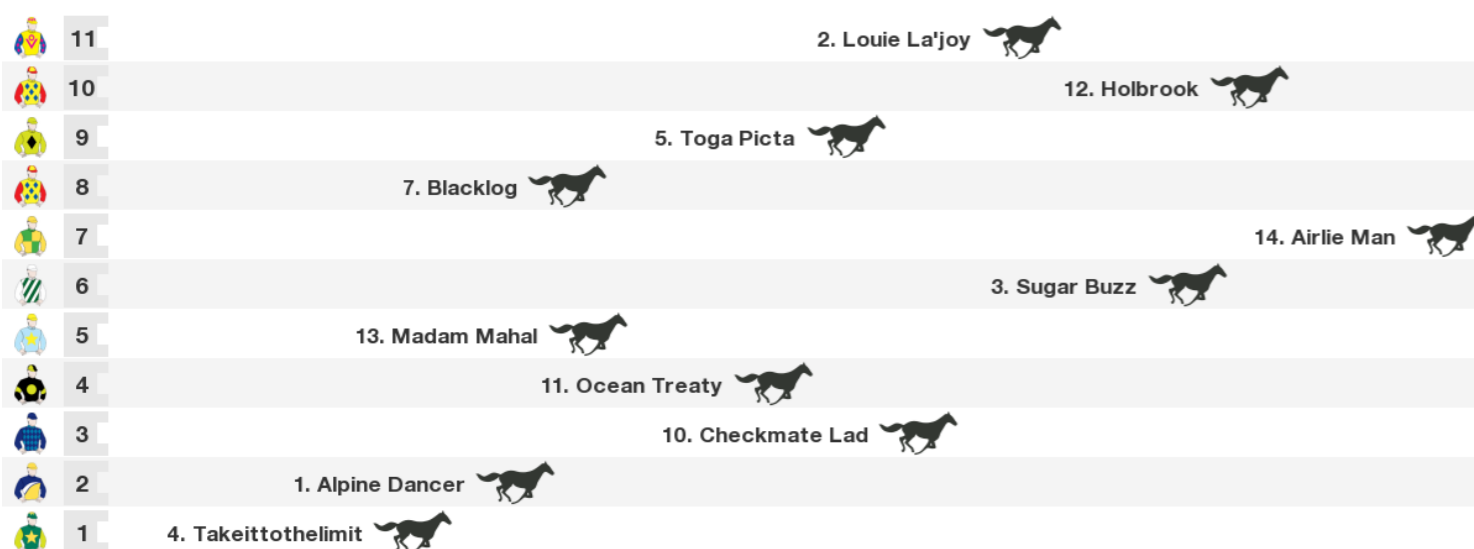

Speedmap: Predicted settling positions after start

Race 8 AUSTRANS BENCHMARK 90 Handicap 1050m QLD: 4:22 pm

Prize $75,000. 1st $42,700. 2nd $14,350. 3rd $7,350. 4th $3,500. 5th $2,100. 6th $1,000. 7th $1,000. 8th $1,000. 9th $1,000. 10th $1,000.
Rail: +4 metres Entire Course.
Straight: 343m.
Circumference: 1725m.
For: No age restriction. Rating Based. BenchMark 90. No sex restriction. Handicap.
Gear Changes: 1. Hard Empire Blinkers again, winkers off first time, 7. Ozark Cross-over nose band again

NSW/VIC/TAS: 5:22 pm
NT: 3:52 pm
SA: 4:52 pm
WA: 2:22 pm

Horse	Jockey	Trainer	Last 10	Career	Prize	W%	P%	Bar	Wgt
1. Hard Empire	Georgina Cartwright (a1.5)	Toby & Trent Edmonds	s3346s6869	34:9-1-6	$330,630	26%	47%	9	61.5
2. Jami Lady	Justin Huxtable (a1.5)	Steven O'Dea & Matthew Hoysted	s211s6411s	20:7-5-2	$478,050	35%	70%	10	60.5
3. Soxagon	Brad Stewart	Mark Currie	s41211s232	17:6-5-1	$265,000	35%	71%	6	60
4. Cool Sequence	Nathan Fazackerley (a3)	Steven O'Dea & Matthew Hoysted	s689s112s5	36:8-10-5	$299,775	22%	64%	14	59
5. Master Jamie	Elyce Smith (a3)	Graeme Green	51772s1111	19:12-2-1	$349,350	63%	79%	15	59
6. Capital Connection	Ben Thompson	Tony Gollan	6s81145s33	20:7-4-3	$271,850	35%	70%	12	58.5
7. Ozark	Andrew Mallyon	Trevor Lambourn	s65226s321	26:7-5-2	$314,405	27%	54%	8	57.5
8. Removal	Matthew McGillivray	John Smerdon	s83s7941s1	34:7-4-2	$232,850	21%	38%	1	57.5
9. Pizonie	Baylee Nothdurft	Tony Gollan	411s901334	22:6-5-3	$247,800	27%	64%	13	56.5
10. Rock Beat	Luke Tarrant	Tony & Maddysen Sears	1263s101s9	16:7-1-2	$279,575	44%	63%	2	56.5
11. Gypsy Toff	James Orman	Tom Button	s63111244s	26:11-3-3	$303,500	42%	65%	4	56
12. Spaceboy	Stephanie Thornton	Gary Portelli	s111421s24	15:4-6-2	$327,475	27%	80%	3	56
13. Weboughtazou	Micheal Hellyer	David Vandyke	11s612425s	19:6-6-2	$125,850	32%	74%	7	55.5
14. Ashman	Ron Stewart	Matthew Dunn	s61895s211	15:6-3-0	$125,435	40%	60%	5	54
15. One Stryke	Tegan Harrison	Lauren Abbott	2243741164	34:6-8-6	$211,780	18%	59%	11	54