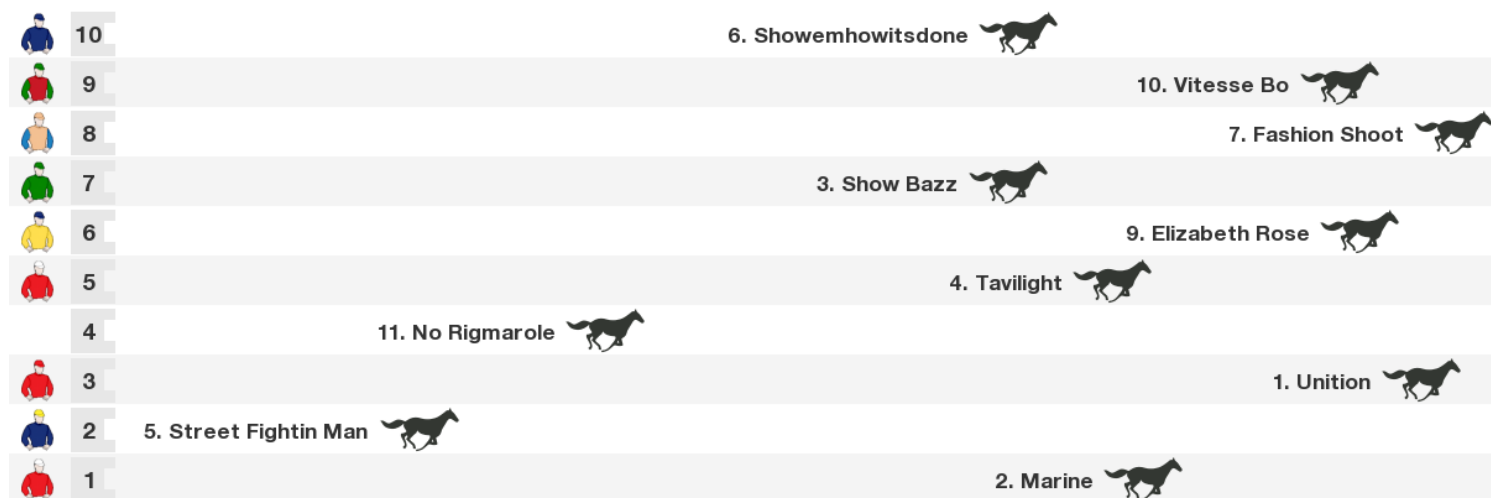

Rail position: Out 8m To 1000m, Then Out 11m To Winning Post

Race Direction

Race 4 Nzb Insurance Pearl Series 2yo: Sorry, not enough data to create a speedmap.

3000m RACE 5 Road To The Jericho (Bm82)

	13	7. King Of The Dance 		
	12		3. Slammer 	
	11			5. Sulcifera 
	10			1. Riviera Rock 
	9	11. Madam De Soir 		
	8			13. Hillersden 
	7		6. Dragon Storm 	
	6	12. Fantasy Flight 		
	5	8. Mondorani 		
	4			2. Orepuki Lad 
	3	9. Baby Menaka 		
	2		10. Oceans Away 	
	1		4. Pamir 	

Rail position: Out 8m To 1000m, Then Out 11m To Winning Post

Race Direction

1800m RACE 6 Helston & Associates (Bm74)

Rail position: Out 8m To 1000m, Then Out 11m To Winning Post

Race Direction

1600m RACE 7 War Decree Stakes

Rail position: Out 8m To 1000m, Then Out 11m To Winning Post

Race Direction

1400m RACE 8 Coupland's Bakeries Mile Trial

	12	2. Carson River 	
	11		11. Augustace 
	10	6. Tobilicious 	
	9	7. Remington 	
	8	4. Age Of Fire 	
	7	5. Karalino 	
	6	10. Quintuple Twins 	
	5	9. Beneficial 	
	4	3. Belle Fascino 	
	3	1. He Kin Fly 	
	2		8. Upperhand 
	1	12. I Am A Rock 	