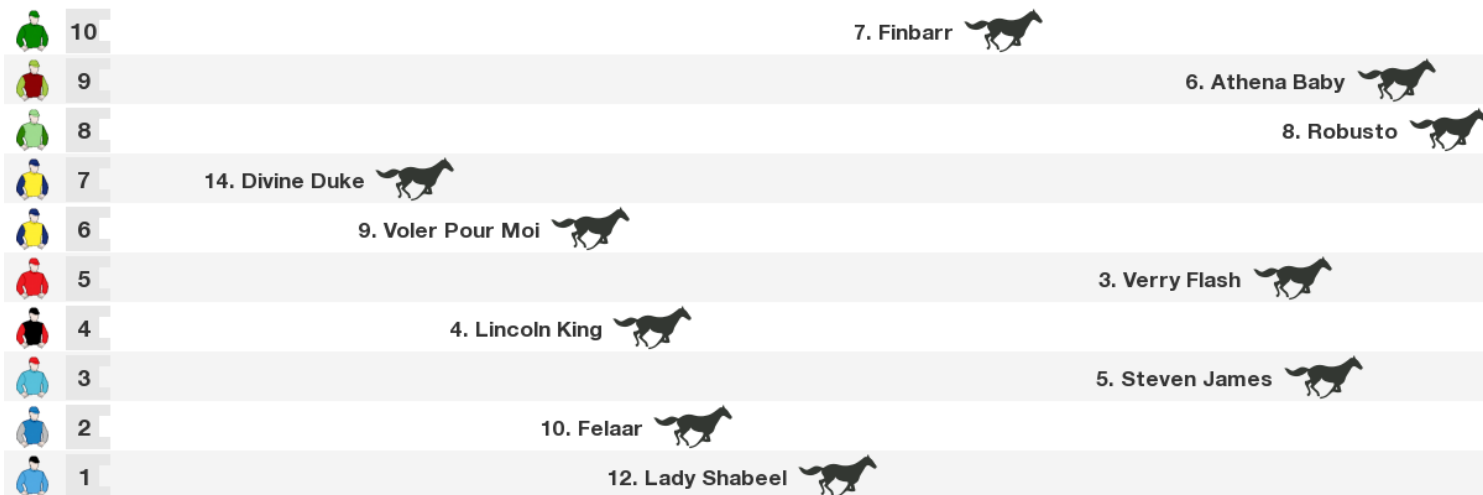

## Speedmap: Predicted settling positions after start

Rail position: True

Race Direction →

### 3 VERRY FLASH

6 year old b/br gelding (male)  
**Sire** Zed Dam Opulence  
**Owners** Nicholas Bishara & Don Goodwin  
**Colours** Red, Royal Blue Band, Red Sleeves With Royal Blue Hoops, Red Cap With Royal Blue Hoop & Tassle