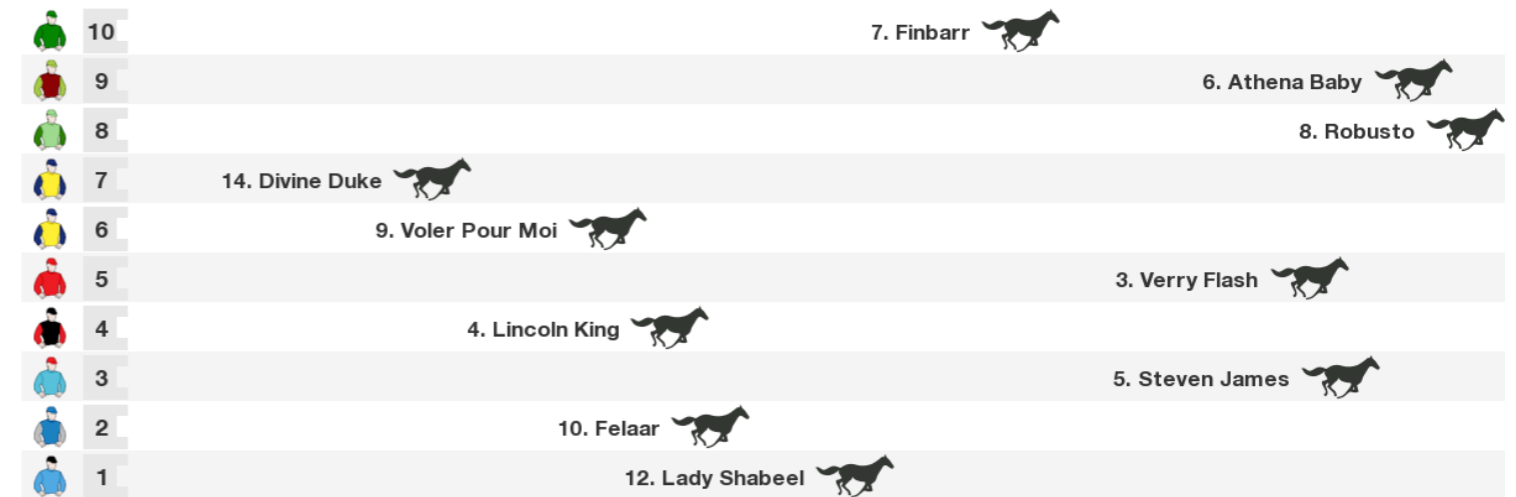

Speedmap: Predicted settling positions after start

Rail position: True

Race Direction →

12 LADY SHABEEL

7 year old b/br mare (female)
Sire Howbaddouwantit **Dam** No Tolerance
Owners I B & Mrs L S Kennedy
Colours Cambridge Blue, Black Fleur De Lys, Cambridge Blue, Black Diamond Band & Diamond Chequered Cap