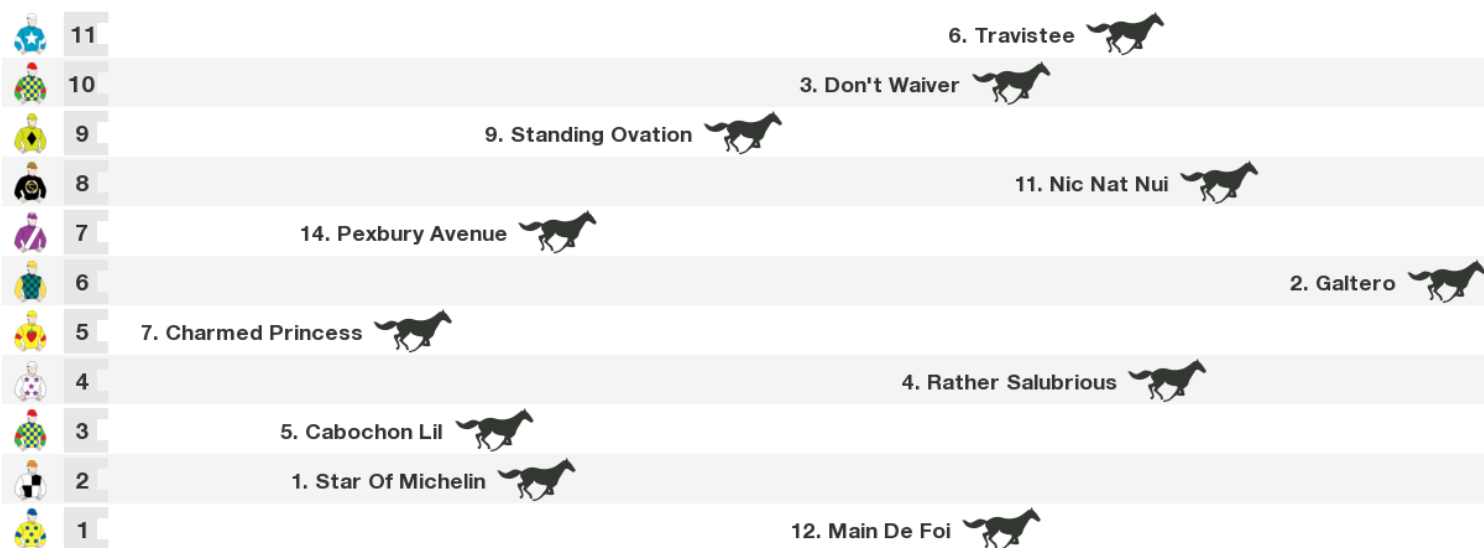

Sunshine Coast Speedmaps

Saturday 21st November 2020

Race 1 INNOVATIVE PLANNING SOLUTIONS QTIS Two-Year-Old Handicap: Sorry, not enough data to create a speedmap.

1600m RACE 2 RICEBOI MOOLOOLABA BENCHMARK 72 Handicap

Rail position: True

Race Direction →

1400m RACE 3 ARCHER PARK RACING QTIS Three-Year-Old Handicap

	14	11. Count The Coin 	
	13		8. Sista Elenore 
	12	14. Dune Forty Five 	
	11		7. Caieron 
	10		4. Dzenifer 
	9		6. Better Lad 
	8	2. Corvo 	
	7		5. Palladas 
	6		13. Pulcheria 
	5	10. Nicks 	
	4	1. Mishani Epic 	
	3	3. Cosmic Gossip 	
	2		12. Darchinian 
	1		9. Dejanova 

Rail position: True

Race Direction

1200m RACE 4 KENDRICK RACING One Metro Win Handicap

	13	4. Fabulonh 	
	12		15. Flying Crackerjak 
	11		9. Sea Raider 
	10		16. Vinco 
	9	7. Totally Charmed 	
	8		3. Valario 
	7		11. Molly's Rocking 
	6	8. Coral Bay 	
	5		5. All Important 
	4		12. Clockwise 
	3		13. Metson 
	2		14. Widespread 
	1		1. Bold Warrior 

Rail position: True

Race Direction

1200m RACE 5 LANDMARK RESORT & SPA Class 3 Plate

	12	10. Lady Brahmos 
	11	6. Better Than Groovy 
	10	8. Ready To Roam 
	9	15. Tracy May 
	8	3. Scathing 
	7	1. Gee Tee Tee 
	6	14. Dee Day Diva 
	5	7. Love Express 
	4	4. Stylish Saga 
	3	5. Applecross 
	2	12. Veranes 
	1	11. Tahlayla 