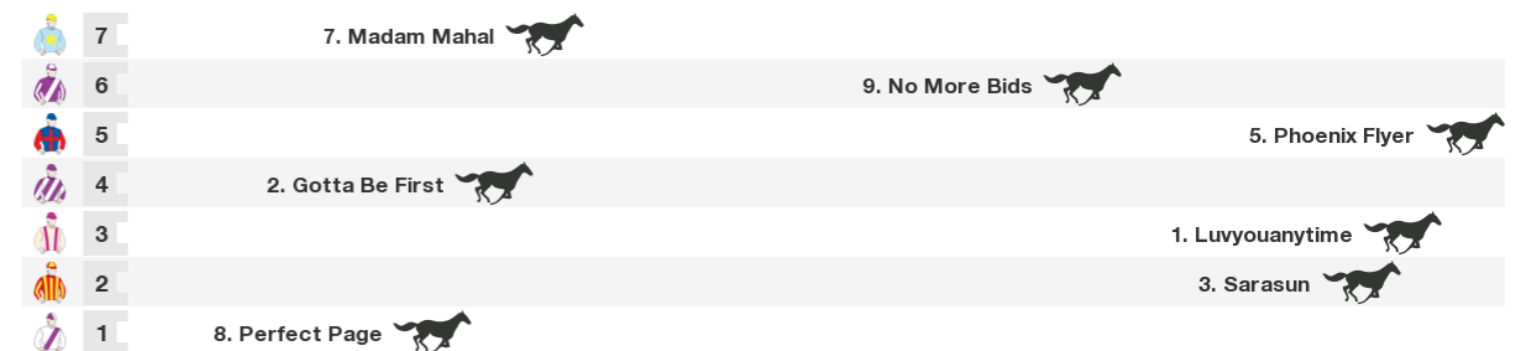

Race 4 CARPETONE TOOWOOMBA BENCHMARK 55 Handicap 1640m

QLD: 6:50 pm

Prize $19,000. 1st $10,500. 2nd $3,300. 3rd $1,700. 4th $900. 5th $600. 6th $400. 7th $400. 8th $400. 9th $400. 10th $400.

NSW/VIC/TAS: 7:50 pm
NT: 6:20 pm
SA: 7:20 pm
WA: 4:50 pm

Rail: 4 metres Entire Course.

Straight: 290m.

Circumference: 1759m.

For: No age restriction. Rating Based. BenchMark 55. No sex restriction. Handicap.

Gear Changes: 3. Sarasun Blinkers off again, 6. Slaughter Bay Blinkers off again, nose roll first time

Horse	Jockey	Trainer	Last 10	Career	Prize	W%	P%	Bar	Wgt
1. Luvyouanytime	Skye Bogenhuber	Dale Groves	32s2813420	9:1-3-1	$36,500	11%	56%	3	61.5
2. Gotta Be First	Matthew Palmer	Lynda Powell	4432286s92	16:2-3-2	$44,750	13%	44%	4	61
3. Sarasun	Nozi Tomizawa	Michael Nolan	171444143s	14:2-0-2	$26,550	14%	29%	2	60
4. Mbappe	Justin Stanley	Kris Lees	23345580s8	11:1-1-2	$23,545	9%	36%		SCRATCHED
5. Phoenix Flyer	Montanna Savva (a3)	Matt Boland	5336367000	29:2-5-6	$50,350	7%	45%	5	58.5
6. Slaughter Bay	Brooke Ainsworth	Bryan Dais	64273s7303	39:2-7-3	$64,135	5%	31%		SCRATCHED
7. Madam Mahal	Emma MacPherson (a3)	Robert G Smith	6015504793	40:3-2-6	$55,625	8%	28%	7	57
8. Perfect Page	Girish Goomany	Tom Dougall	265827435s	16:2-1-1	$59,700	13%	25%	1	57
9. No More Bids	Kate Cowan (a1.5)	Beau Gorman	7855307600	27:1-0-2	$26,250	4%	11%	6	54

Speedmap: Predicted settling positions after start

Rail position: 4 metres Entire Course.

Race Direction