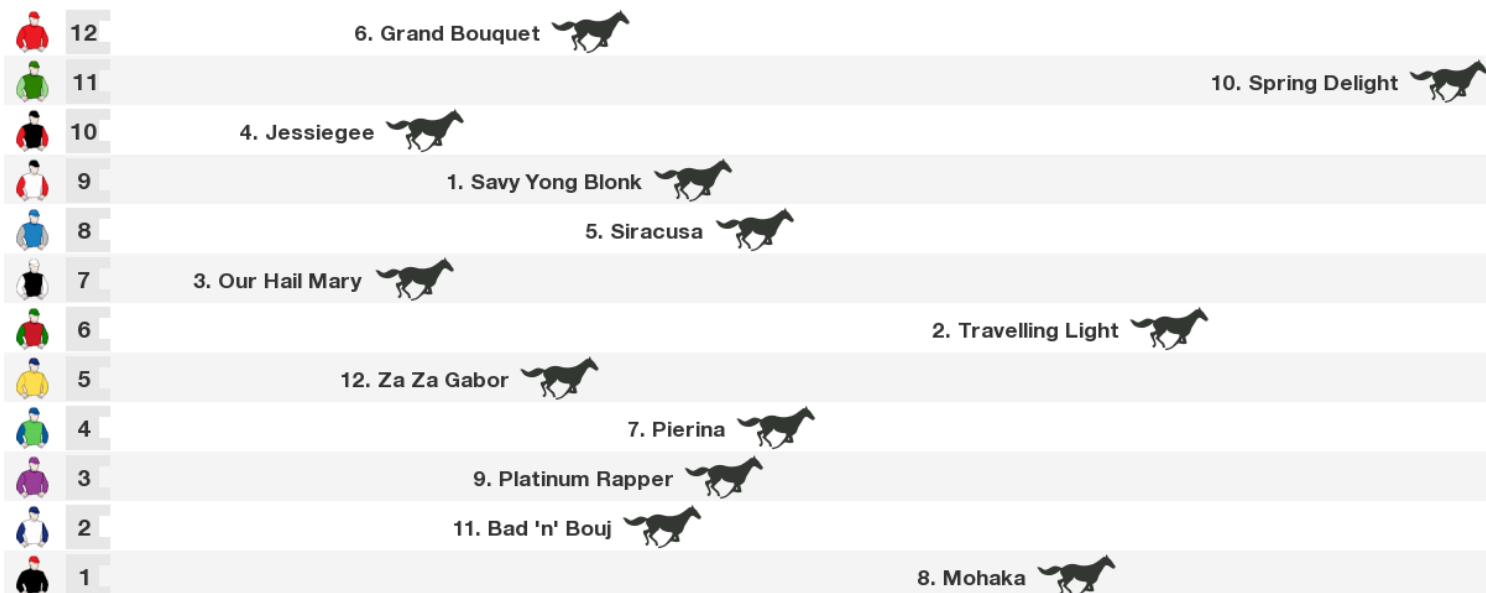

Rail position: Out 5m

Race Direction